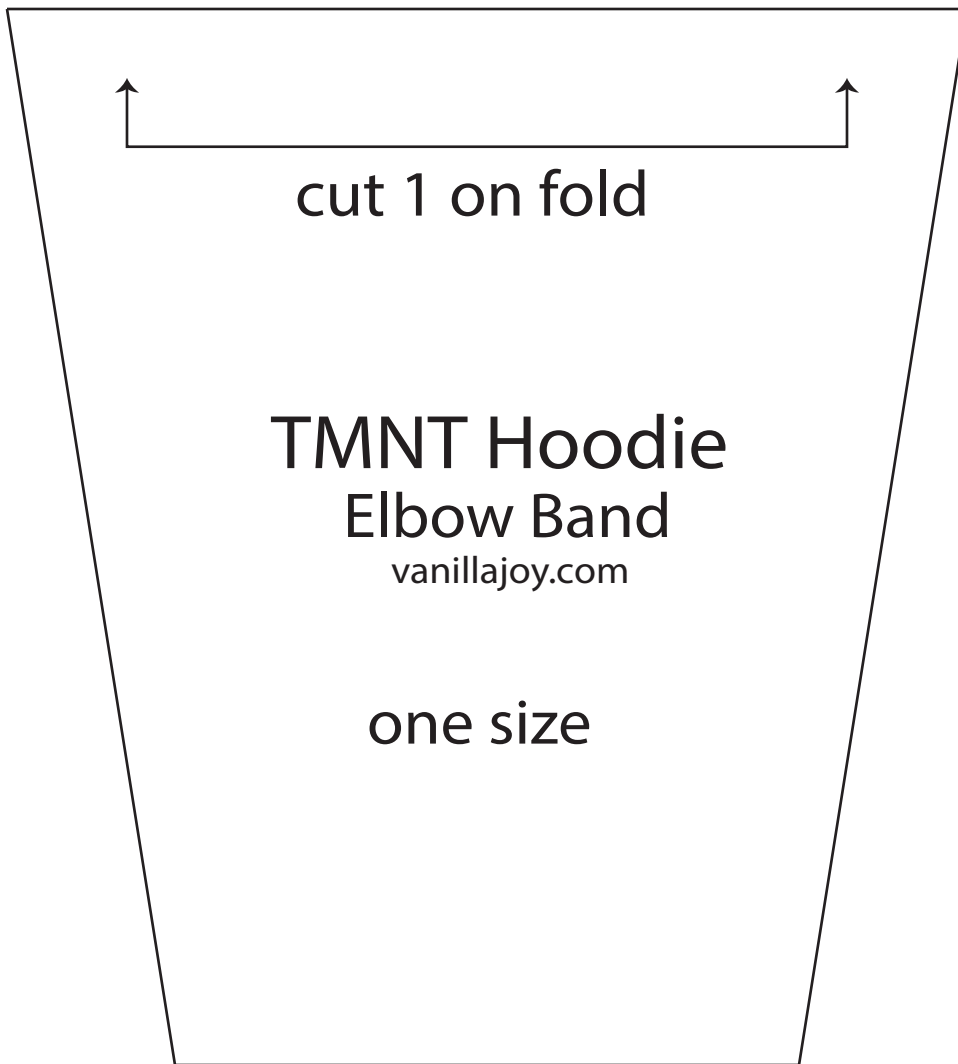

TMNT Hoodie
Chest Piece B
vanillajoy.com

Cut 2

size 6 extra long (4" added to length)

size 6 long (2" added to length)

size 6

TMNT Hoodie
Chest Piece A
vanillajoy.com

Cut 2

TMNT Hoodie

Shell Pieces

vanillajoy.com

Cut 1 each

1" test square

cut 1 on fold

TMNT Hoodie

Elbow Band

vanillajoy.com

one size

1" test square