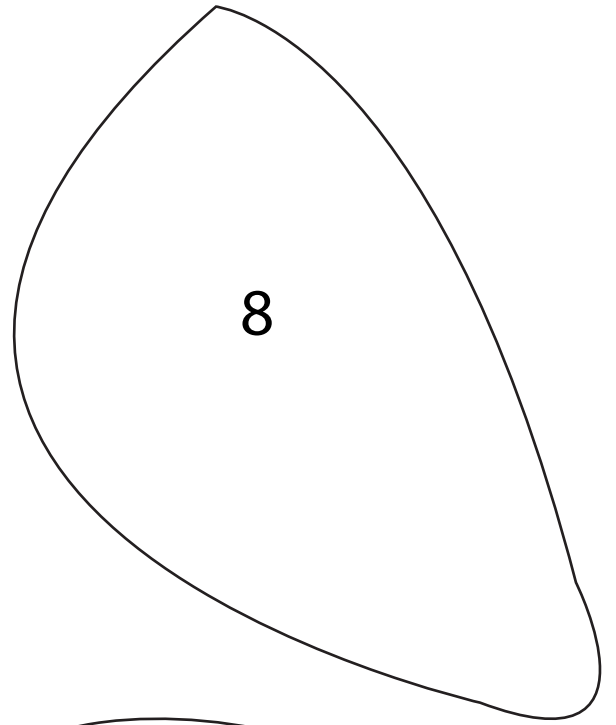

TMNT Hoodie
Chest Piece B
vanillajoy.com

Cut 2

size 6 extra long (4" added to length)

size 6 long (2" added to length)

size 6

TMNT Hoodie
Chest Piece A
vanillajoy.com

Cut 2

TMNT Hoodie

Shell Pieces

vanillajoy.com

Cut 1 each

1" test square

cut 1 on fold

TMNT Hoodie

Elbow Band

vanillajoy.com

one size

1" test square