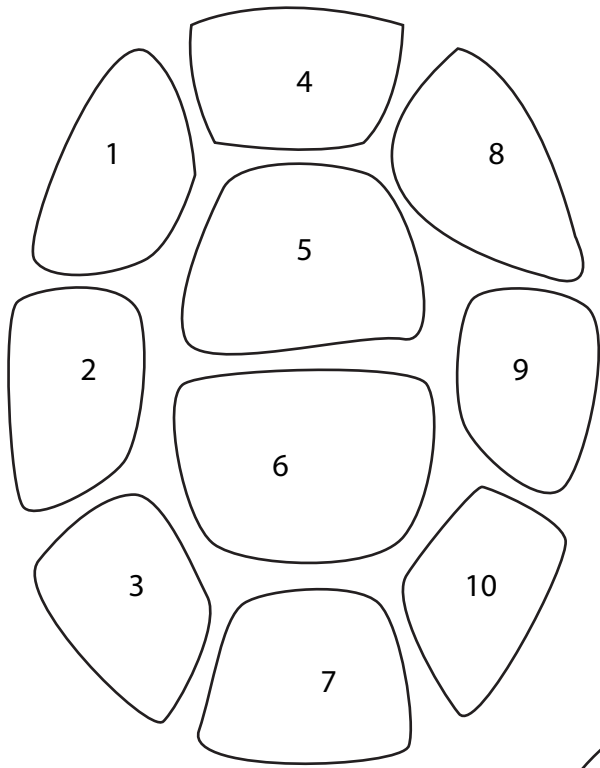

TMNT Hoodie
Chest Piece B
vanillajoy.com

Cut 2

size 6 extra long (4" added to length)

size 6 long (2" added to length)

size 6

TMNT Hoodie
Chest Piece A
vanillajoy.com

Cut 2

TMNT Hoodie

Shell Pieces

vanillajoy.com

Cut 1 each

1" test square

cut 1 on fold

TMNT Hoodie

Elbow Band

vanillajoy.com

one size

1" test square