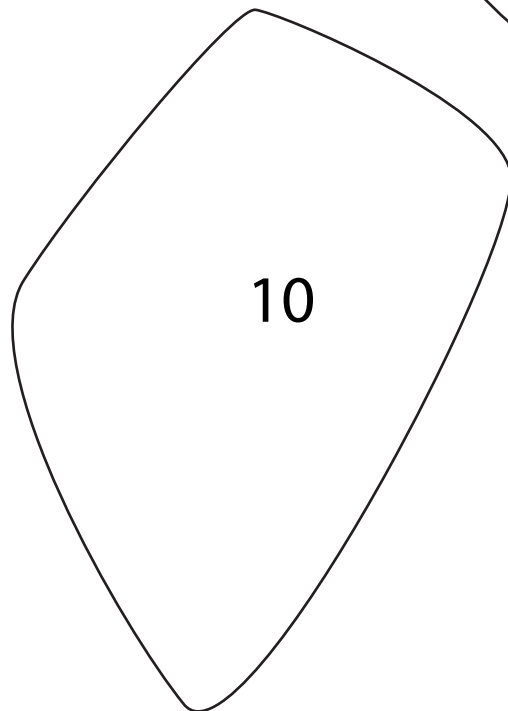

TMNT Hoodie
Chest Piece B
vanillajoy.com

Cut 2

size 6 extra long (4" added to length)

size 6 long (2" added to length)

size 6

TMNT Hoodie
Chest Piece A
vanillajoy.com

Cut 2

TMNT Hoodie

Shell Pieces

vanillajoy.com

Cut 1 each

1" test square

cut 1 on fold

TMNT Hoodie

Elbow Band

vanillajoy.com

one size

1" test square