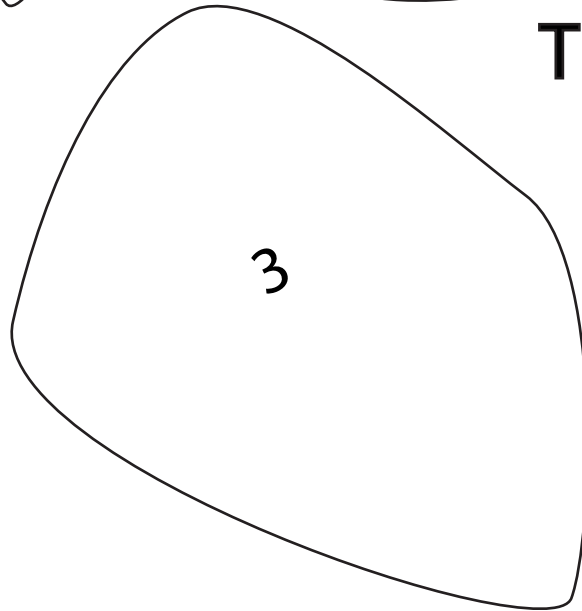

TMNT Hoodie
Chest Piece B
vanillajoy.com

Cut 2

size 6 extra long (4" added to length)

size 6 long (2" added to length)

size 6

TMNT Hoodie
Chest Piece A
vanillajoy.com

Cut 2

TMNT Hoodie

Shell Pieces

vanillajoy.com

Cut 1 each

1" test square

cut 1 on fold

TMNT Hoodie

Elbow Band

vanillajoy.com

one size

1" test square